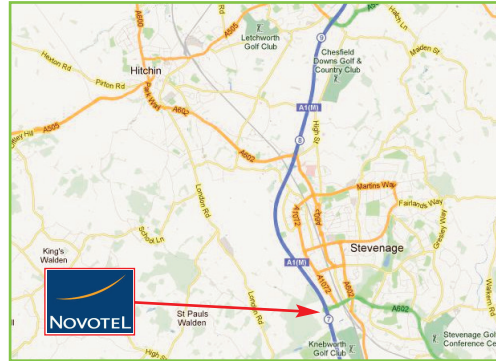

**NOVOTEL
STEVENAGE**

Location:

Novotel Stevenage, Knebworth Park, Stevenage, SG1 2AX

Tel: 01438 346100 Website: <http://www.novotel.com/gb/hotel-0992-novotel-stevenage/index.shtml>

Directions:

BY CAR: From A1 (heading north): exit at junction No.7, at the end of the slip road take the first roundabout into the private Knebworth Park Road.

From A1 (heading south): exit at junction No.7, at the end of the slip road take the 3rd exit from the roundabout into the private Knebworth Park Road.

BY TRAIN: Station Name: Stevenage. Distance: 2.7 miles to the Hotel. Taxi Charge (one way) is approx. £6.00

BY BUS: Broadhall Way (SB50). Distance: 0.5 miles to the Hotel (approx. 6 minutes walk).

Course times: Your course starts promptly at 9.30am and finishes at 5.00pm (+/- 30 minutes) on both days. We will have a 15 minute break morning and afternoon, and a 45-60 minute break for lunch.