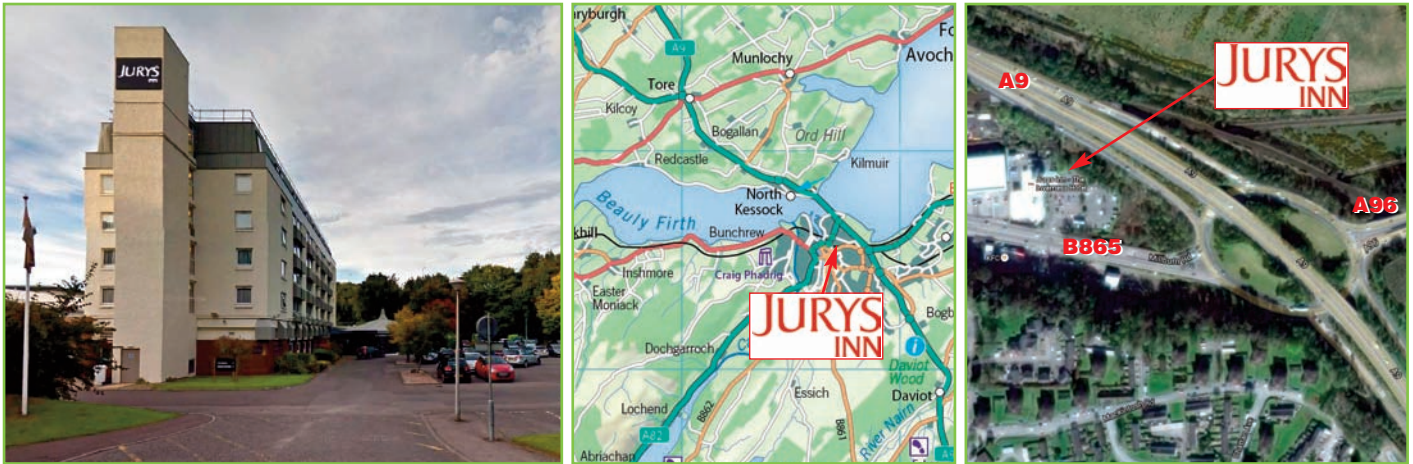

JURYS INN INVERNESS

Joining Instructions

Jurys Inn Inverness, Milburn Road, Inverness, IV2 3TR
T: 0161 774 2986 www.jurysinns.com/hotels/inverness

HOW TO FIND US ...

BY CAR: The hotel is located just off the A9 west-bound towards the city centre.

BY TRAIN: Station Name - Inverness

The station is located approx. 1.5 miles west of the hotel (25 min. walk). Approx. taxi charge (one way) £10.00.

BY BUS: The nearest bus stop is opposite King Duncan's Road (both directions). This stop is almost outside the hotel.

COURSE TIMES: Your course starts promptly at 9.30am and finishes at 5.00pm (+/- 30 minutes) on both days. We will have a 15 minute break morning and afternoon, and a 45-60 minute break for lunch.

PARKING: There are 133 free parking spaces at the hotel.