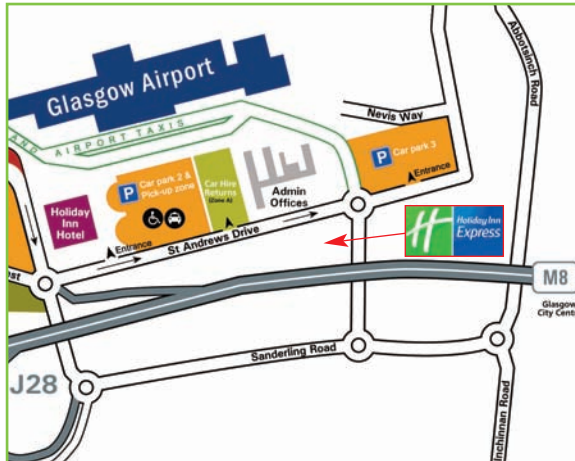

**HOLIDAY INN EXPRESS
GLASGOW AIRPORT**

Location:

Holiday Inn Express, St. Andrew's Drive, Glasgow Airport, Paisley, PA3 2TJ

Tel: 0871 902 1612 Website: www.expressglasgowairport.co.uk

DIRECTIONS:

BY CAR: The hotel is located just off the M8 (and 3 minute walk from the terminal building at Glasgow Airport).

Exit the M8 Motorway via Junction 28, keeping in the right hand lane and when you come to a roundabout, take the 2nd exit. Go straight along Sanderling road and when you come to the next roundabout, take a left. Go straight on and take another left onto St Andrews Drive. The hotel is located on your left hand side.

BY TRAIN: Station Name: Paisley Gilmore Street. Distance 2.0 miles.

BY BUS: Glasgow Airport, at Stance 1 (On Caledonia Way)

Course times: Your course starts promptly at 9.30am and finishes at 5.00pm (+/- 30 minutes) on both days. We will have a 15 minute break morning and afternoon, and a 45-60 minute break for lunch.

Parking: Parking is charged at £8.00 per day - please see hotel website for up-to-date information. An NCP Car Park is also located just 2 minutes from the hotel.

Refreshments: The hotel's "Great Room" lounge serves has a limited range of bar snacks.