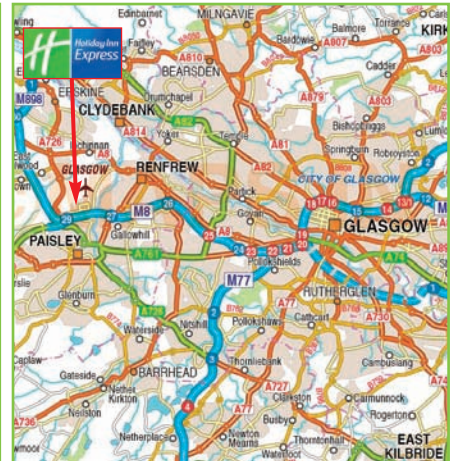

**HOLIDAY INN EXPRESS
GLASGOW AIRPORT**

Location:

Holiday Inn Express, St. Andrew's Drive, Glasgow Airport, Paisley, PA3 2TJ

Tel: 0871 902 1612 Website: www.expressglasgowairport.co.uk

DIRECTIONS:

BY CAR: The hotel is located just off the M8 (and 3 minute walk from the terminal building at Glasgow Airport).

Exit the M8 Motorway via Junction 28, keeping in the right hand lane and when you come to a roundabout, take the 2nd exit. Go straight along Sanderling road and when you come to the next roundabout, take a left. Go straight on and take another left onto St Andrews Drive. The hotel is located on your left hand side.

BY TRAIN: Station Name: Paisley Gilmore Street. Distance 2.0 miles.

BY BUS: Glasgow Airport, at Stance 1 (On Caledonia Way)

Course times: Your course starts promptly at 9.30am and finishes at 5.00pm (+/- 30 minutes) on both days. We will have a 15 minute break morning and afternoon, and a 45-60 minute break for lunch.