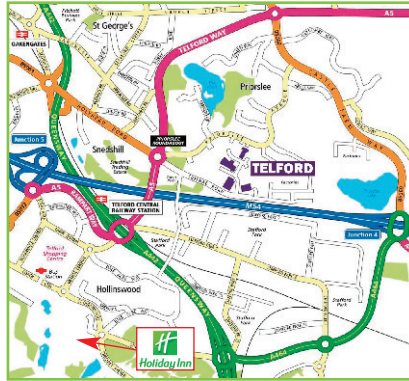

Location:

**St. Quentin Gate, Telford, Shropshire, TF3 4EH**

Tel: 01952 561792 Website: <http://www.holidayinn.com/hotels/us/en/telford/teluk/hoteldetail>

Directions:

**BY CAR:** From the north - leave the M6 at Junction 11 and take the A460 marked Wolverhampton. At the next large roundabout take 3rd exit for Telford. Follow signs for Telford International Centre.

From the south - leave the M6 at Junction 10A, joining the M54. Exit at Junction 4. At the roundabout take the 2nd exit and follow signs to the Telford International Centre. The hotel is adjacent to the Centre.