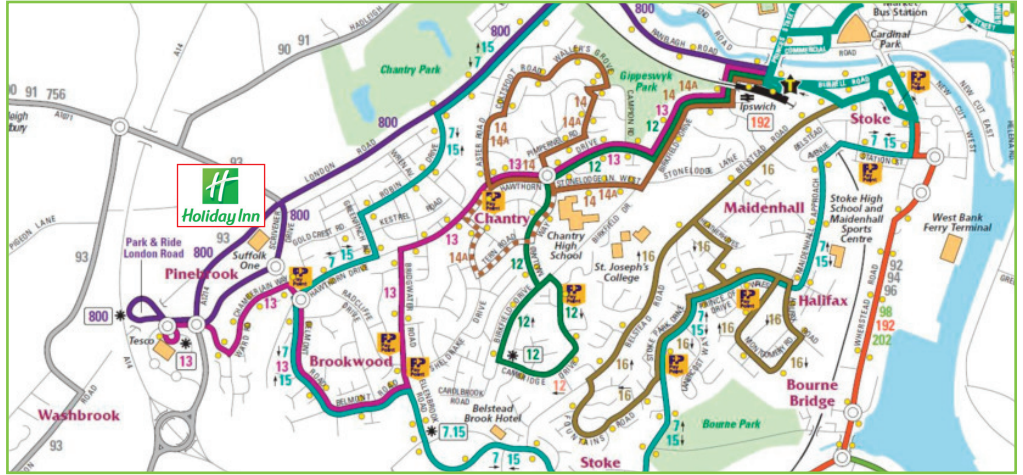

**HOLIDAY INN  
IPSWICH**

**Joining Instructions**

Location:

**London Road, Ipswich, IP2 0UA**

Tel: 0871 942 9045

Website: <http://www.holidayinn.com/hotels/us/en/ipswich/ipwwe/hoteldetail>

Directions:

**BY CAR:** The hotel is situated 4 miles south-west of Ipswich town centre, located on the Copdock Roundabout interchange of the A12 and A14.

**BY TRAIN:** Station Name: Ipswich. Distance 2.4 miles, located in Burrell Road. Taxi Charge (one way) is approx. £5.00

**BY BUS:** Park & Ride Tesco. Distance: 0.5 mile to the hotel (Copdock Interchange).

Course times: Your course starts promptly at 9.30am and finishes at 5.00pm (+/- 30 minutes) on both days. We will have a 15 minute break morning and afternoon, and a 45-60 minute break for lunch.

Parking: The hotel has ample free car parking.