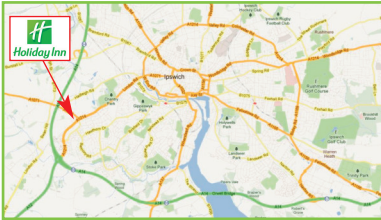

**HOLIDAY INN  
IPSWICH**

**Joining Instructions**

Location:

**London Road, Ipswich, IP2 0UA**

Tel: 0871 942 9045

Website: <http://www.holidayinn.com/hotels/us/en/ipswich/ipwwe/hoteldetail>

Directions:

**BY CAR:** The hotel is situated 4 miles south-west of Ipswich town centre, located on the Copdock Roundabout interchange of the A12 and A14.

**BY TRAIN:** Station Name: Ipswich. Distance 2.4 miles, located in Burrell Road. Taxi Charge (one way) is approx. £5.00

**BY BUS:** Park & Ride Tesco. Distance: 0.5 mile to the hotel (Copdock Interchange).