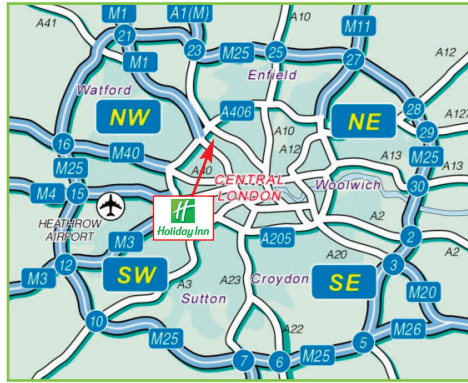

**HOLIDAY INN  
BRENT CROSS**

**Joining Instructions**

Location:

**Holiday Inn Brent Cross, Tilling Road, Brent Cross, London, NW2 1LP**

Tel: 0871 942 9112 Website: [www.hilondonbrentcrosshotel.co.uk](http://www.hilondonbrentcrosshotel.co.uk)

Directions:

**BY CAR:** Located close to M1 Junction 1. On the roundabout after the bridge turn left onto Tilling Road. Continue straight until you see the hotel. The hotel is also accessible from the A406 North Circular road. Exit the A406 at the Staples Corner junction once on the roundabout after the bridge turn left onto Tilling Road.